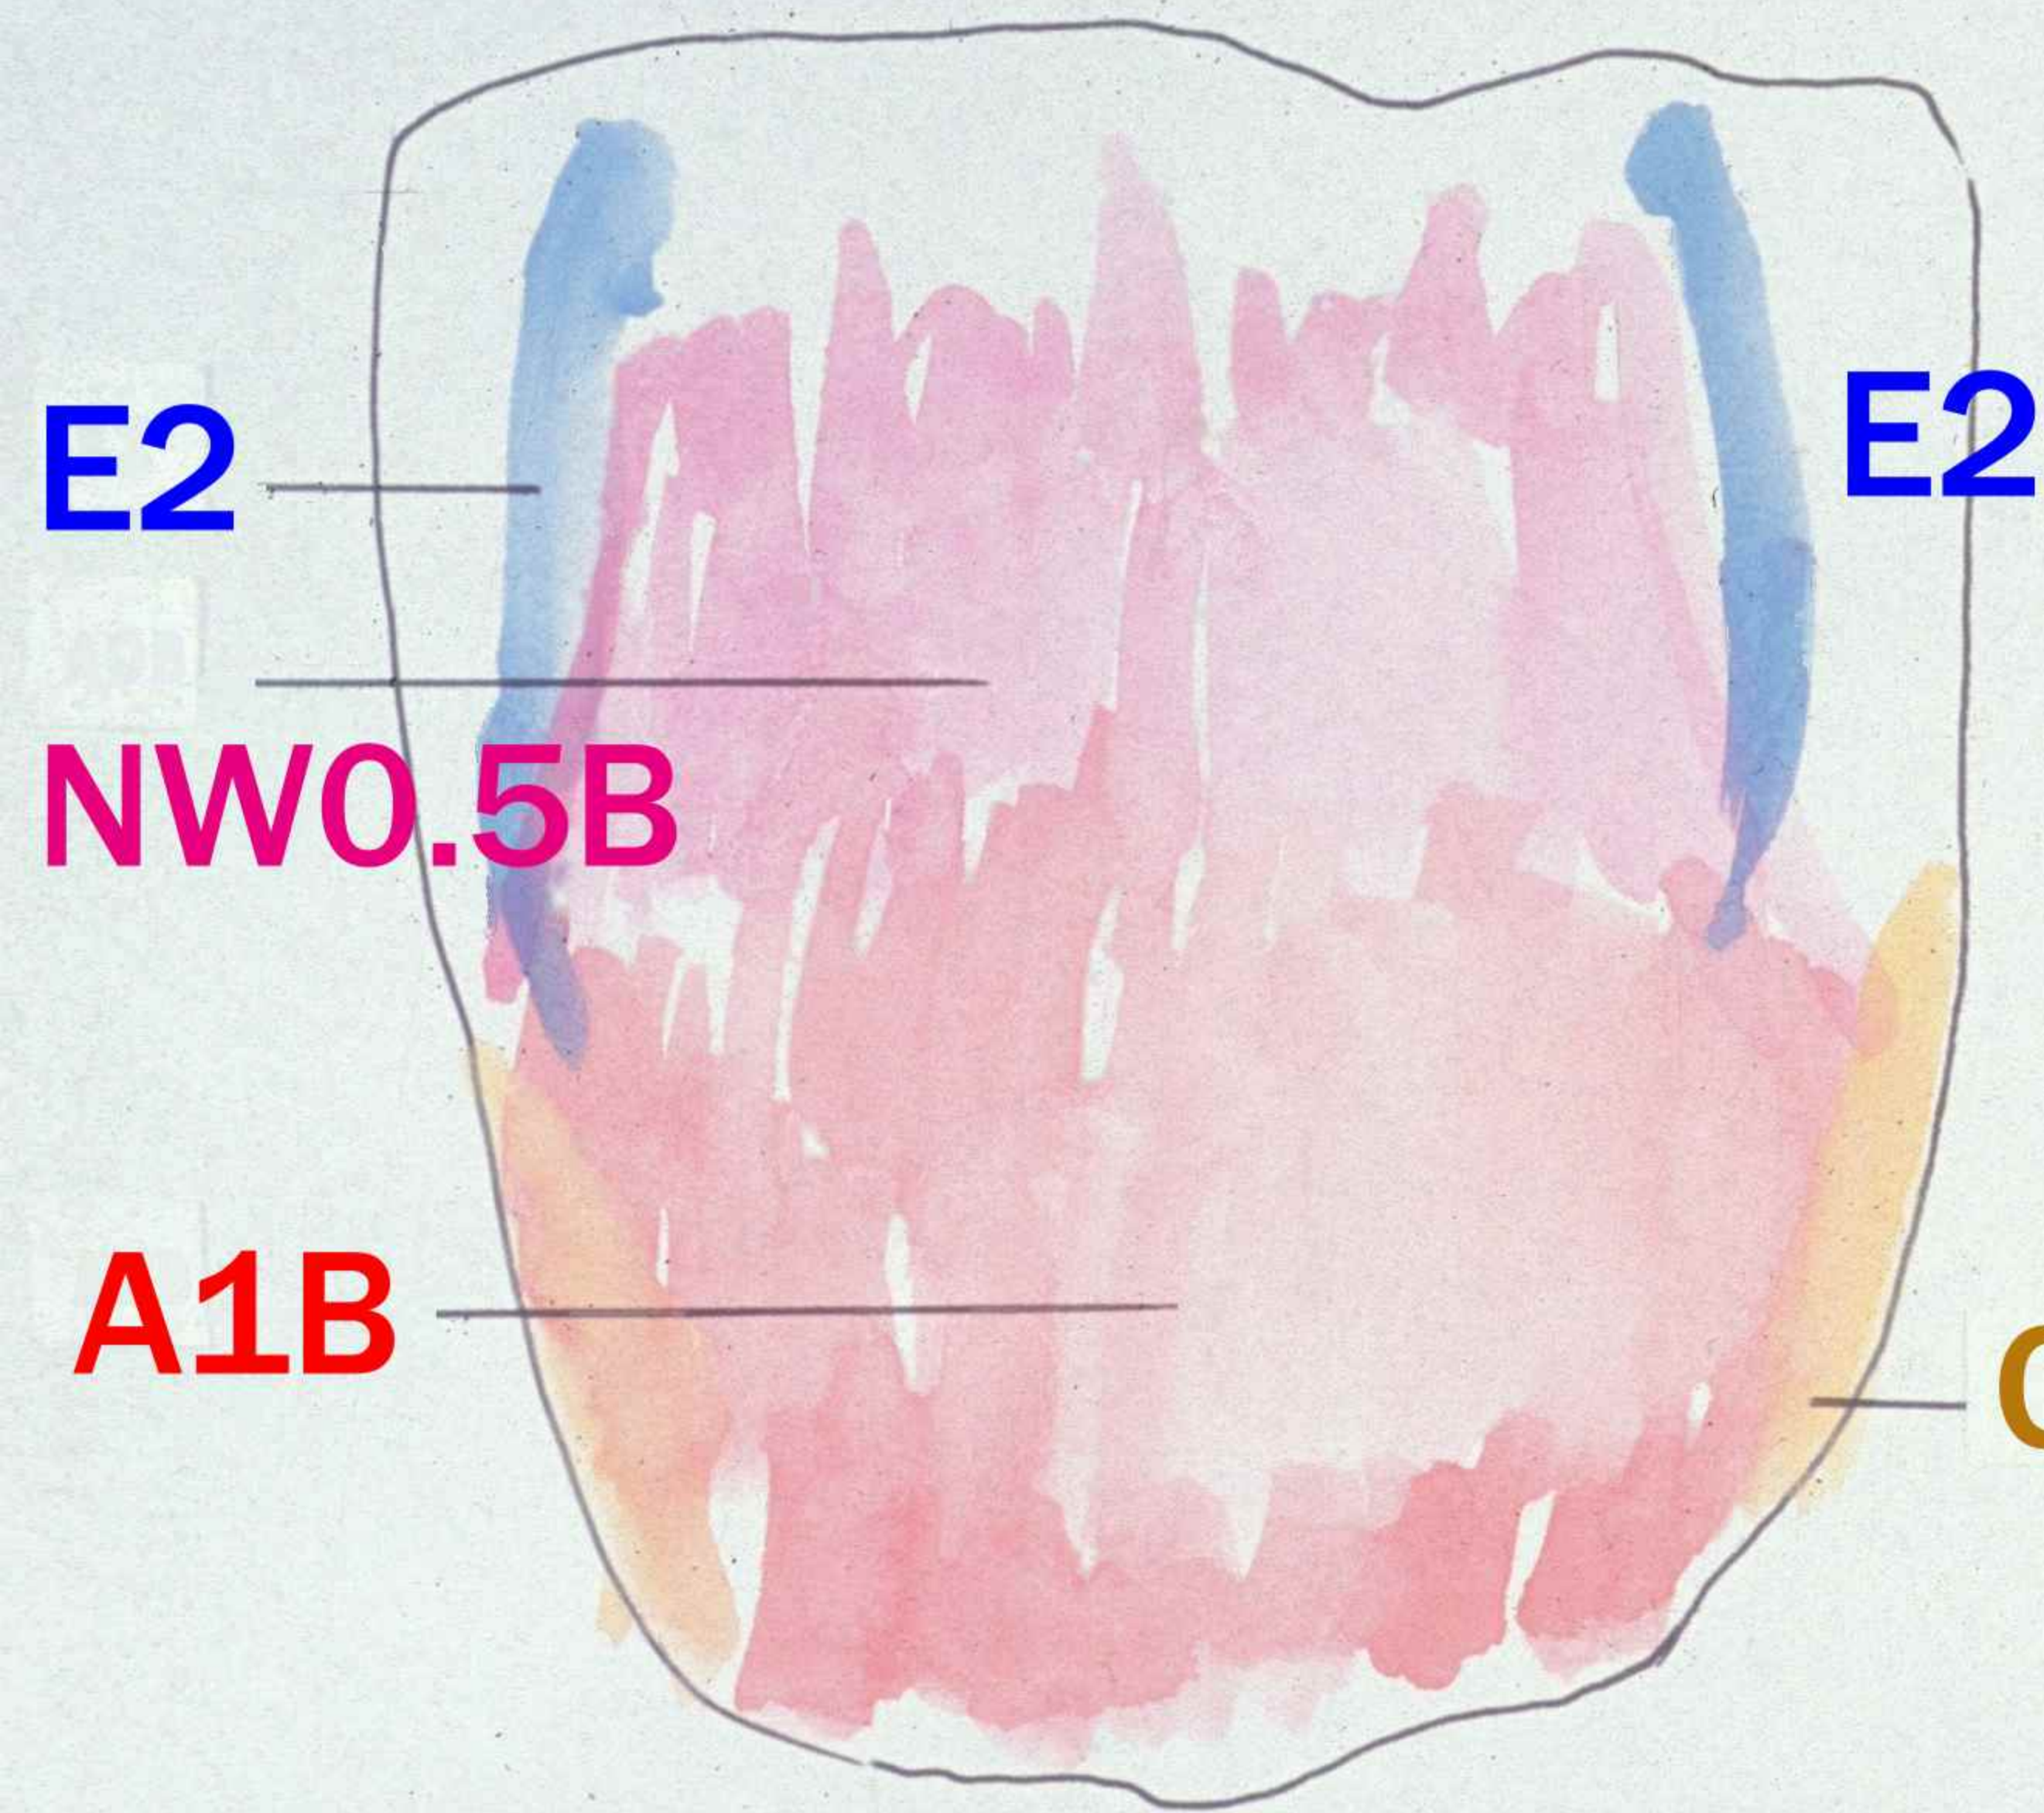

Incisal Blue 1+2

CV-1+CV-2

Body/Enamel

Internal Stain

Incisal Aureola

LT-Natural+T-Blue

**Creamy Enamel+
Incisal Aureola**

LT1

LT1+A1B

Luster